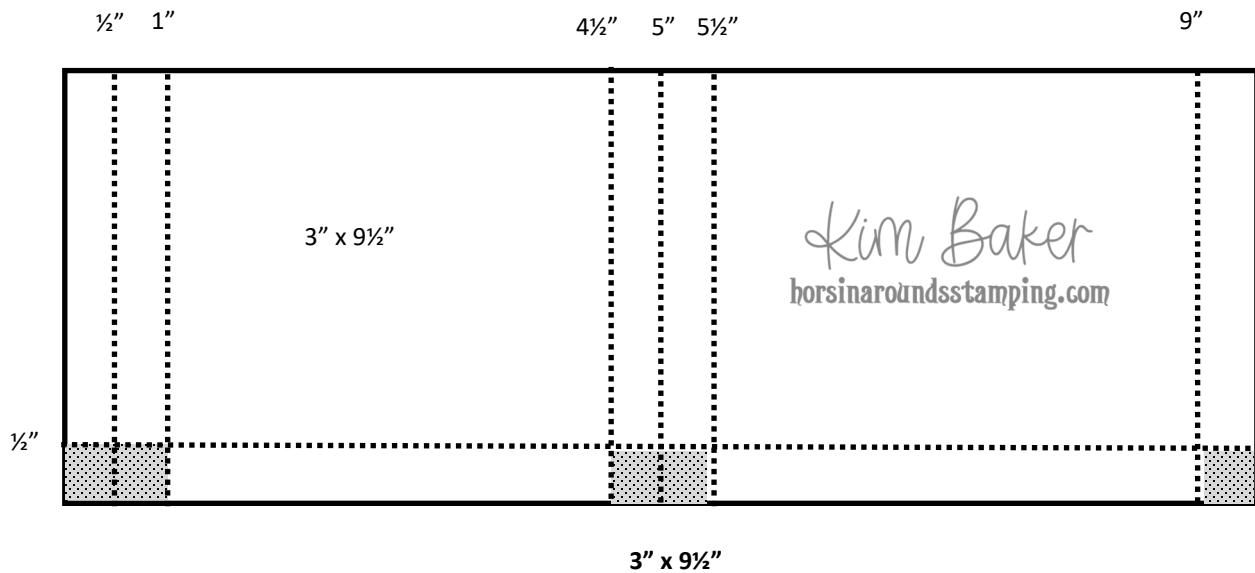

## Card Base & Layers

Pretty Peacock CS: 5½ x 10¼ Scored @ 2 & 6¼

A Walk in the Forest & Beary Cute DSP: 1¾ x 5¼, 3½ x 5¼ & 3¾ x 5¼

Basic White: 3¼ x 5¼

## Gift Bag Pop-Up Insert

Score on Long Side @ ½, 1, 4½, 5, 5½ & 9

Score on Short Side @ ½"